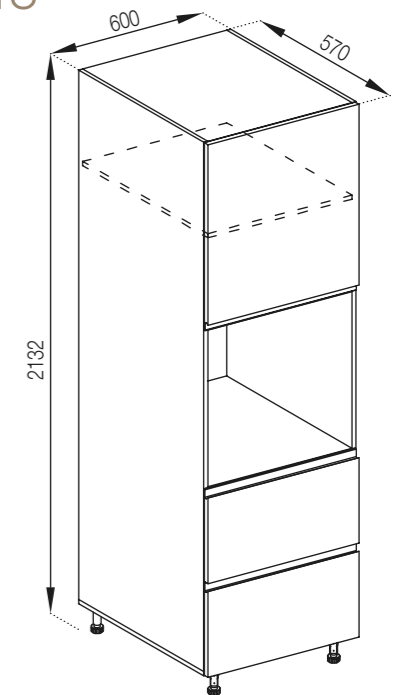

15

U 60 right angle L/R

18

C 60 DDr L/R 720

TINA 240 cm Fronts: Sateen(top)/Oak Royal (down) Table-top: Versailles oak

TINA 320 cm Fronts: White(top)/Grey mouse (down) Table-top: Light granite

TINA 320 cm Fronts: White (top)/Royal Oak (down) Table-top: Versailles oak