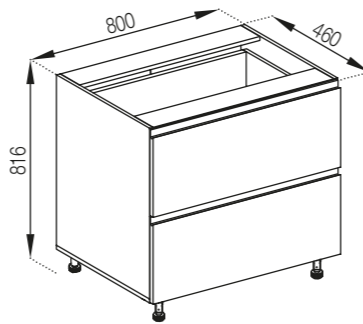

01

04

07

10

13

16

02

05

08

D2S 80

11

D 60 R

14

Plinth 2.4

17

F 45/60 DW

03

U 80

06

D3S 40

09

12

D Panel 812/570

15

U 60 right angle L/R

18