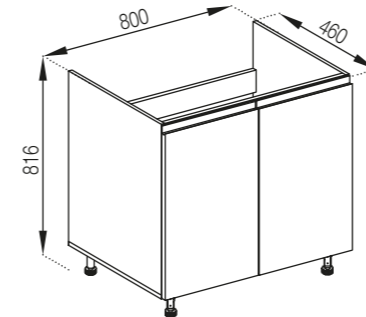

01

04

07

10

D 80 W

13

16

02

05

08

11

D 60 R

14

Plinth 2.4

17

F 45/60 DW

03

U 80

06

D3S 40

09

12

D Panel 812/570

15

U 60 right angle L/R

18