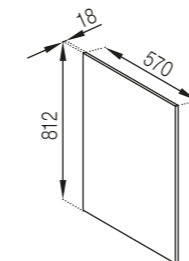

TINA 320 cm Fronts: White(top)/Grey mouse (down) Table-top: Light granite

12

D Panel 812/570