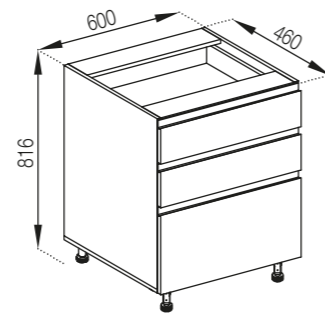

07

D3S 60 (2+1)