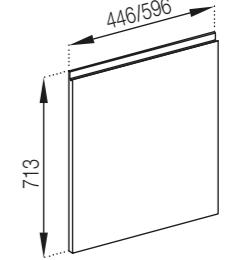

17

F 45/60 DW