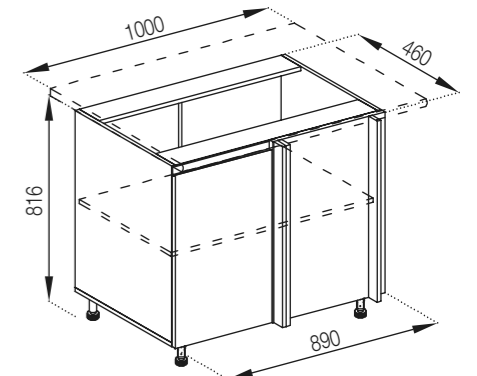

13

16

D 97 L/R