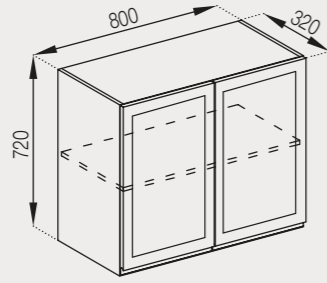

04

UV Glass 80