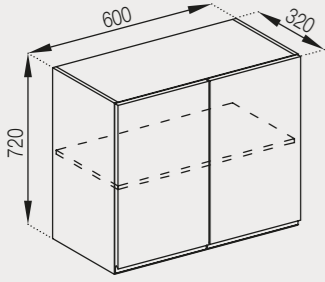

01

04

07

10

13

16

02

U 60

05

08

11

D 60 R

14

Plinth 2.4

17

F 45/60 DW

03

U 80

06

D3S 40

09

12

D Panel 812/570

15

U 60 right angle L/R

18