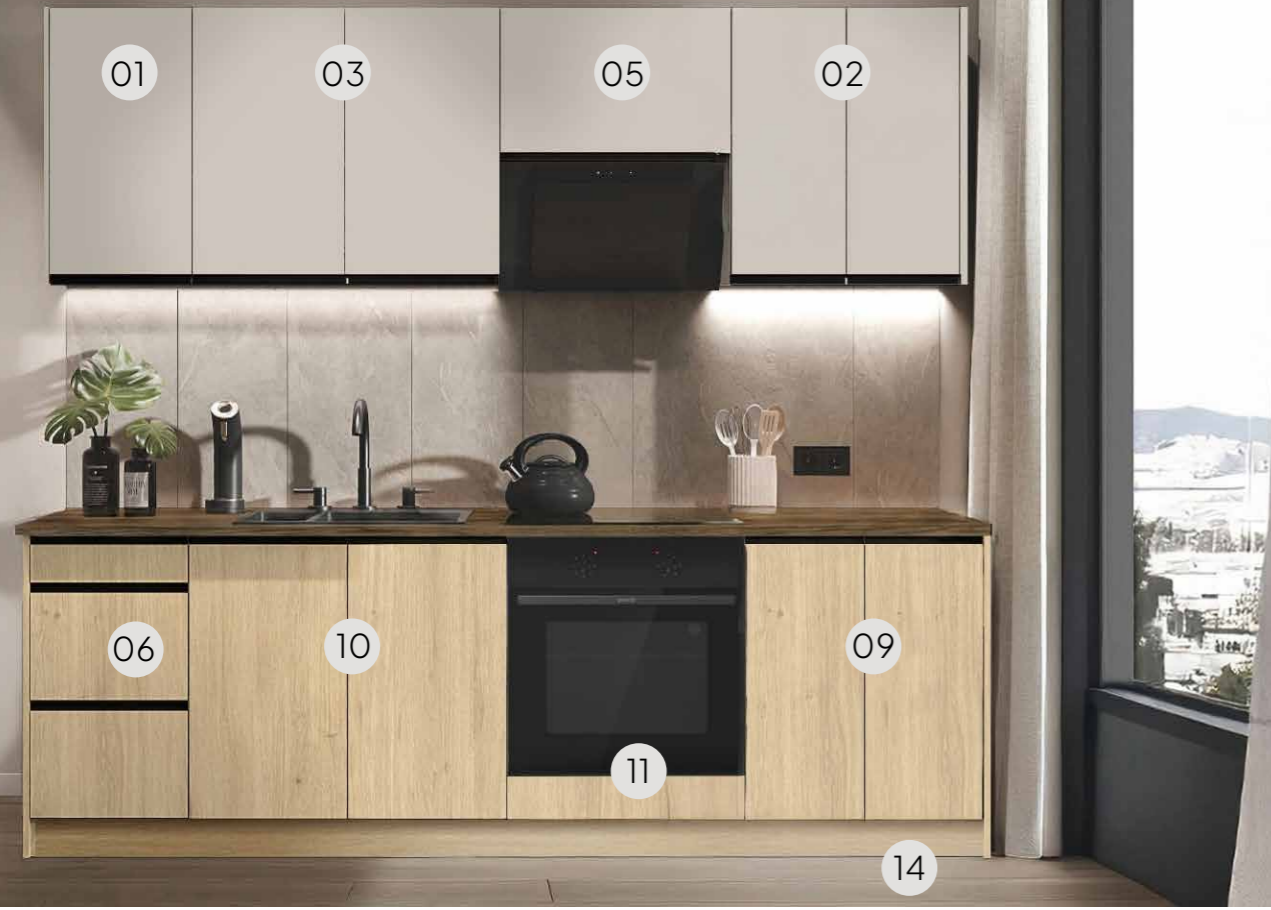

TINA 320 cm Fronts: White (top)/Royal Oak (down) Table-top: Versailles oak