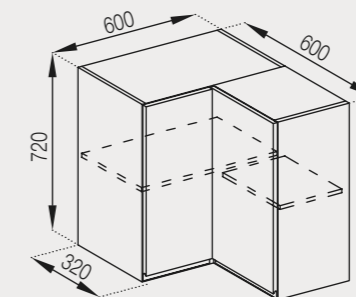

15

U 60 right angle L/R

18

C 60 DDr L/R 720

TINA 240 cm Fronts: Sateen(top)/Oak Royal (down) Table-top: Versailles oak

TINA 320 cm Fronts: White(top)/Grey mouse (down) Table-top: Light granite

TINA 320 cm Fronts: White (top)/Royal Oak (down) Table-top: Versailles oak