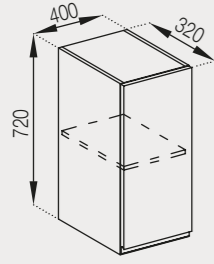

01

U 40 L/R

04

07

10

13

16

02

05

08

11

D 60 R

14

Plinth 2.4

17

F 45/60 DW

03

U 80

06

D3S 40

09

12

D Panel 812/570

15

U 60 right angle L/R

18